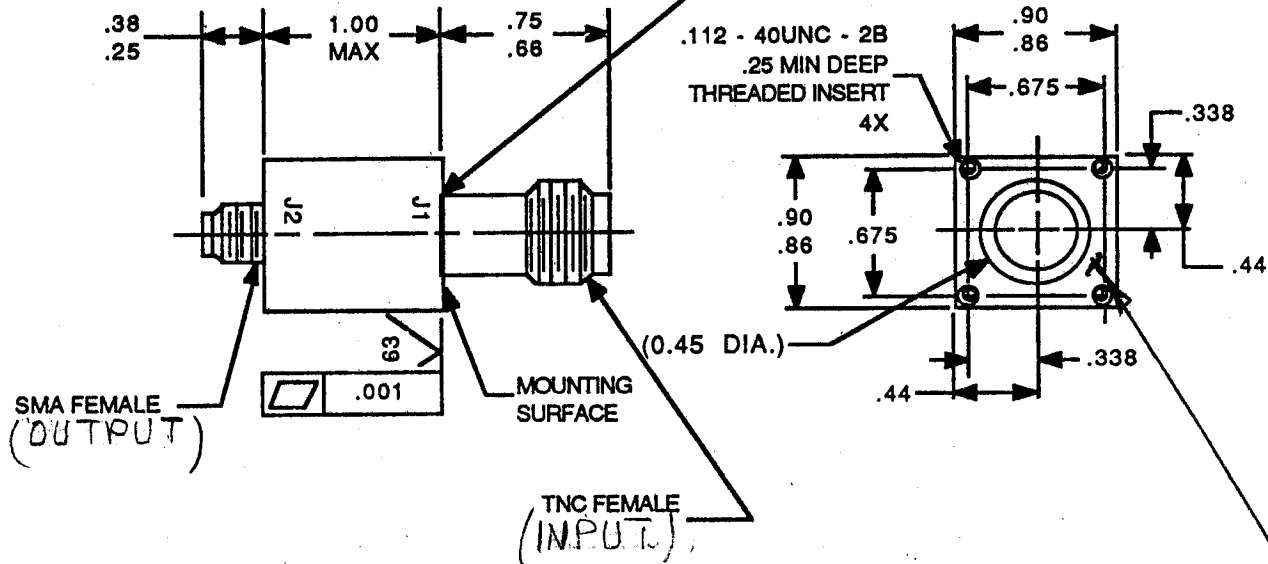

NO PROTRUSIONS
OUTSIDE OF A 0.45 DIA.

THIS SURFACE FREE FROM
PAINT.

FINISH: PAINT COLOR: 26307 (GRAY SEMIGLOSS)