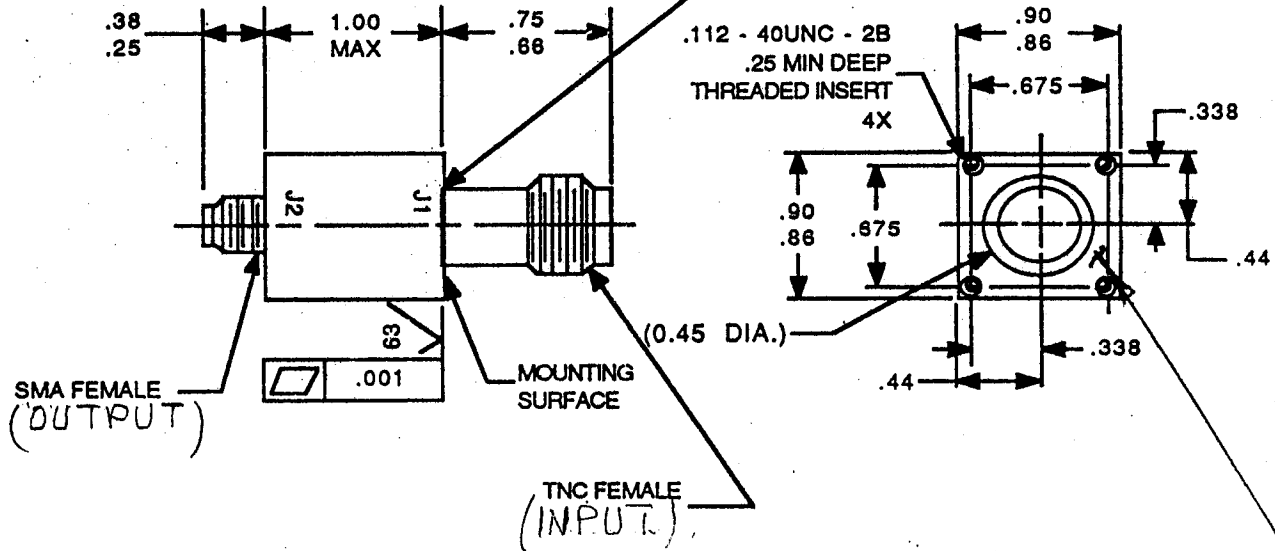

NO PROTRUSIONS
OUTSIDE OF A 0.45 DIA.

FINISH: PAINT COLOR: 26307 (GRAY SEMIGLOSS)