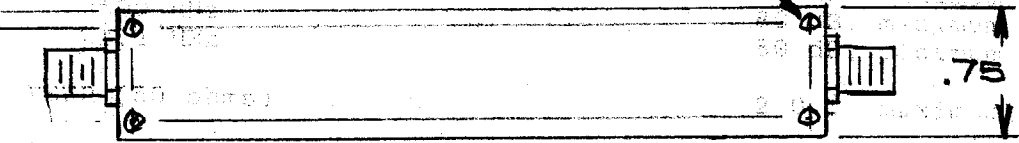

MARK CAPTIONS WITH
.06 MIN HIGH CHAR-
ACTERS & BLACK
EPOXY INK

SMA CONNECTOR - TYP

.10

2-56 x .25 MIN DP
4 PLCS

.10

3.800

.75 ± .02