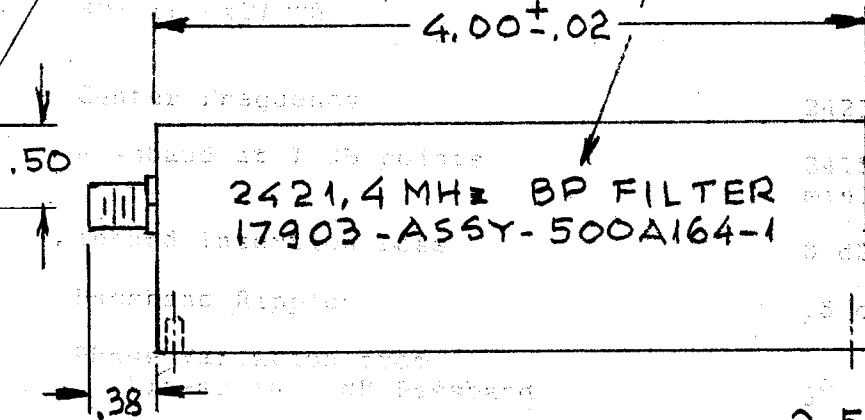

MARK CAPTIONS WITH
.06 MIN HIGH CHAR-
ACTERS & BLACK
EPOXY INK

SMA CONNECTOR - TYP

.10

2-56 x .25 MIN DP
4 PLCS

.10

3.800

.75 ± .02