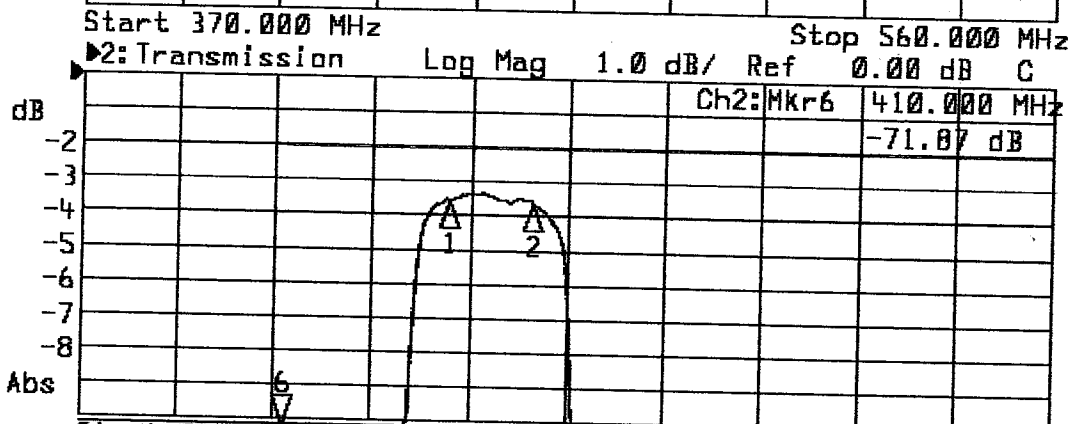

P/N 4055001-3
S/N 440
2/15/00
LW

Start 370.000 MHz Stop 560.000 MHz

1: Mkr (MHz)	dB	2: Mkr (MHz)	dB
1: 442.00	-15.38	1: 442.00	-3.54
2: 458.15	-17.79	2: 458.15	-3.63
3: 475.00	-4.37	3: 475.00	-47.46
4: 495.00	-4.27	4: 495.00	-81.69
5: 425.00	-0.66	5: 425.00	-42.38
6: 410.00	-1.47	6: 410.00	-72.45