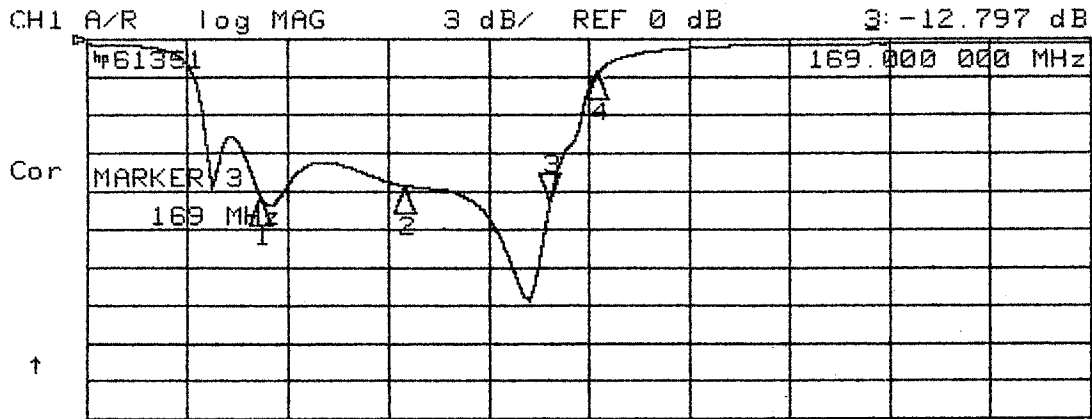

PN 3089002

MARKER PARAMETERS

	Channel 1	Channel 2
MARKER 1	139.000000 MHz -12.536 dB	139.000000 MHz -1.9706 dB
MARKER 2	154.000000 MHz -11.551 dB	154.000000 MHz -1.5318 dB
MARKER 3	169.000000 MHz -12.696 dB	169.000000 MHz -3.8782 dB
MARKER 4	174.000000 MHz -2.505 dB	174.000000 MHz -35.416 dB
MKR STIMULUS OFFSET	0.000000 MHz 0 dB	0.000000 MHz 0 dB
REFERENCE MARKER PLACEMENT	OFF CONTINUOUS	OFF CONTINUOUS
MARKER SEARCH	OFF	OFF
TARGET VALUE	-3 dB	-40 dB
MARKER WIDTH VALUE	-3 dB	-3 dB
MARKER TRACKING	OFF	OFF