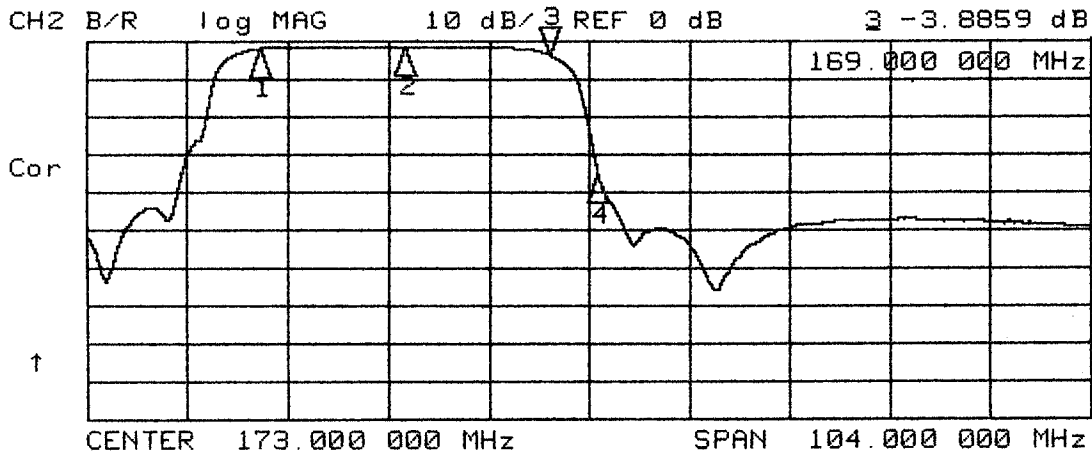

PN 3089002

MARKER PARAMETERS

	Channel 1	Channel 2
MARKER 1	139.000000 MHz -12.536 dB	139.000000 MHz -1.9706 dB
MARKER 2	154.000000 MHz -11.551 dB	154.000000 MHz -1.5318 dB
MARKER 3	169.000000 MHz -12.696 dB	169.000000 MHz -3.8782 dB
MARKER 4	174.000000 MHz -2.505 dB	174.000000 MHz -35.416 dB
MKR STIMULUS OFFSET	0.000000 MHz 0 dB	0.000000 MHz 0 dB
REFERENCE MARKER PLACEMENT	OFF CONTINUOUS	OFF CONTINUOUS
MARKER SEARCH	OFF	OFF
TARGET VALUE	-3 dB	-40 dB
MARKER WIDTH VALUE	-3 dB	-3 dB
MARKER TRACKING	OFF	OFF