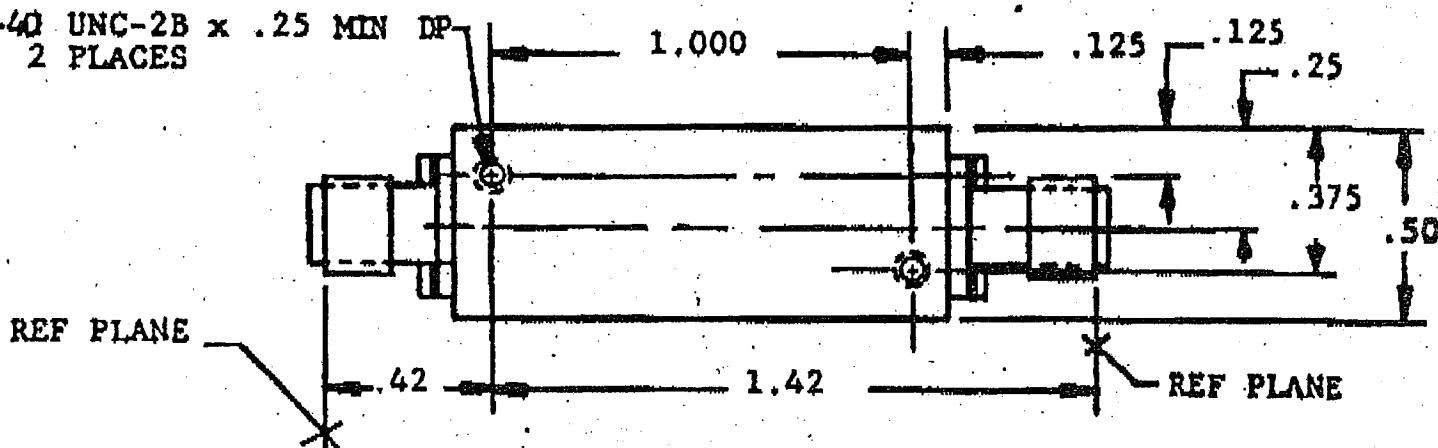

SMA FEMALE
CONNECTOR
2 PLACES

MARKING AREA

112-40 UNC-2B x .25 MIN DP
2 PLACES

FINISH:
MICROWAVE SILVER PLATE PER QQ-365, AND GRAY
EPOXY POLYAMIDE PAINT PER MIL-C-22750E