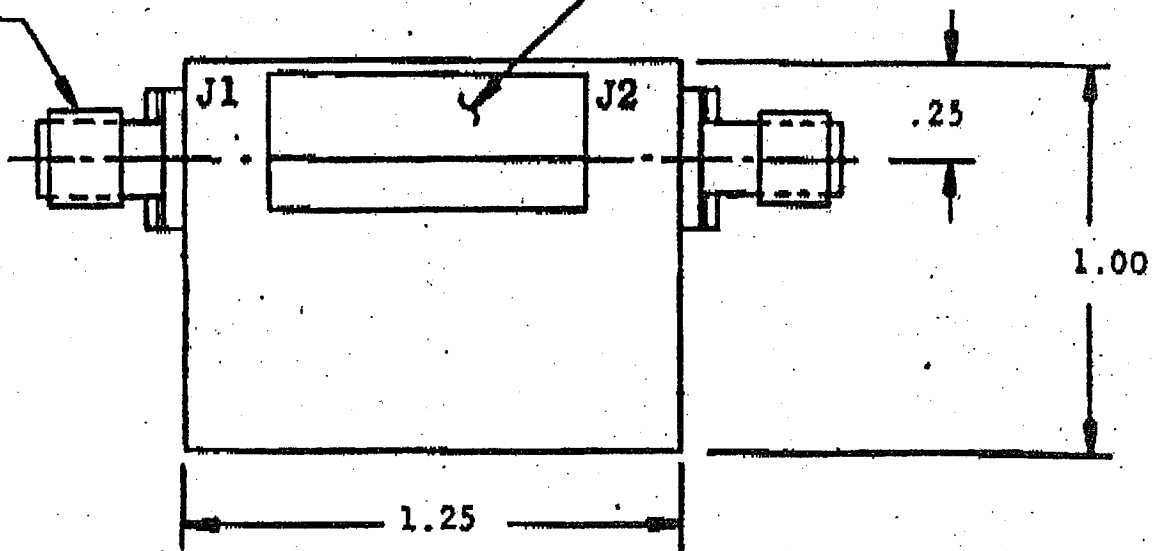

SMA FEMALE
CONNECTOR
2 PLACES

MARKING AREA

112-40 UNC-2B x .25 MIN DP
2 PLACES

FINISH:
MICROWAVE SILVER PLATE PER QQ-365, AND GRAY
EPOXY POLYAMIDE PAINT PER MIL-C-22750E